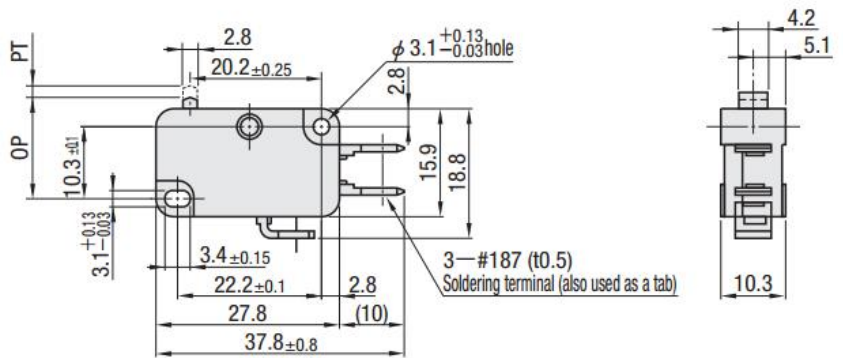

**V-156-1A5-T** (Microswitch: Hinged roller lever)

**V-15-1A5-T** (Microswitch: Push button)

**D2RV**

**Z-15G-B**