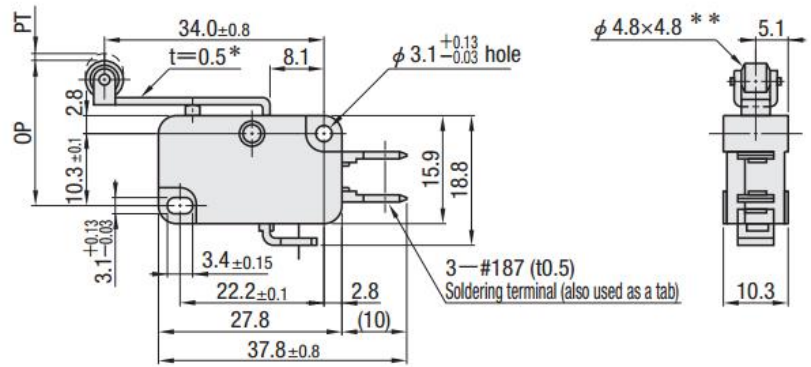

**V-156-1A5-T** (Microswitch: Hinged roller lever)

**V-15-1A5-T** (Microswitch: Push button)

**D2RV**

**Z-15G-B**