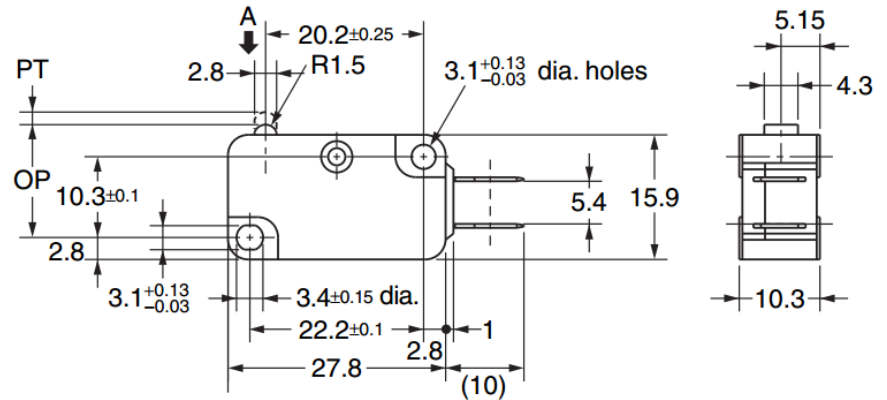

**V-156-1A5-T** (Microswitch: Hinged roller lever)

**V-15-1A5-T** (Microswitch: Push button)

**D2RV**

**Z-15G-B**