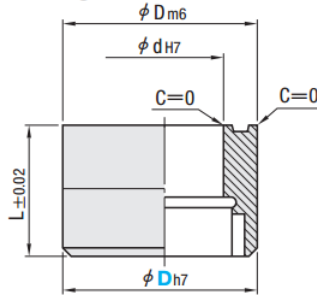

Outside Ring

Inside Arrow

Outside ring

	Dm6	Dh7	dH7	L
3	$\begin{matrix} +0.008 \\ -0.002 \end{matrix}$	3	$\begin{matrix} 0 \\ -0.01 \end{matrix}$	1.4
4		4		$\begin{matrix} 1.9 \\ +0.01 \end{matrix}$
5	$\begin{matrix} +0.012 \\ +0.004 \end{matrix}$	5	$\begin{matrix} 0 \\ -0.012 \end{matrix}$	2.3
6		6		2.8
8	$\begin{matrix} +0.015 \\ +0.006 \end{matrix}$	8	$\begin{matrix} 0 \\ -0.015 \end{matrix}$	$\begin{matrix} 4 \\ +0.012 \\ 0 \end{matrix}$
10		10		10
16	$\begin{matrix} +0.018 \\ -0.007 \end{matrix}$	16	$\begin{matrix} 0 \\ -0.018 \end{matrix}$	$\begin{matrix} +0.015 \\ 0 \end{matrix}$
20	$\begin{matrix} +0.021 \\ -0.008 \end{matrix}$	20	$\begin{matrix} 0 \\ -0.021 \end{matrix}$	$\begin{matrix} +0.018 \\ 0 \end{matrix}$

Inside arrow

No.	dh7	B	L	K
3	1.4	2	8	3
4	1.9	2.8	8	3
5	2.3	3.4	8	4
6	2.8	4	8	4
8	4	5.6	10	4
10	5	6.5	12	6
16	10	12	14	6
20	12	14	16	6

No.	Arrow mark depth (mm)	
	Standard	Shallow
3	0.22	—
4	0.25	0.14
5	0.30	0.16
6	0.40	0.18
8	0.40	0.20
10~20	0.50	0.22

☐ SUS420 ☐ 50~53HRC

Year · Month Type

Indication	Outside rings divisions	Part Number		Year
		Type	D	
Year · Month	12 uniform divisions	DTAA	3	12 for 2012 ※Days to ship will be 5-days for the adjustment of production after November 2012.
		DTAAU (Shallow arrow)	4	
		DTBB	5	
		DTBBU (Shallow arrow)	6	
			8	
			13	
			4	
			5	
			6	
			8	
	14			
	10	14 for 2013 (available from Sept.,2012) ※Days to ship will be 5-days for the adjustment of production after November 2013.		
	16	14 for 2014 (available from Sept.,2013) ※Days to ship will be 5-days for the adjustment of production after November 2014.		
	20			