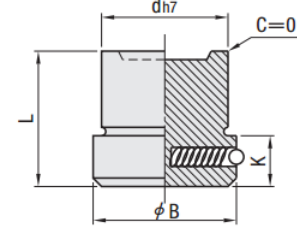

Outside Ring

Inside Arrow

Outside ring

	Dm6	Dh7	dH7	L
3	$\begin{matrix} +0.008 \\ -0.002 \end{matrix}$	3	$\begin{matrix} 0 \\ -0.01 \end{matrix}$	1.4
4		4		$\begin{matrix} 1.9 \\ +0.01 \end{matrix}$
5	$\begin{matrix} +0.012 \\ +0.004 \end{matrix}$	5	$\begin{matrix} 0 \\ -0.012 \end{matrix}$	2.3
6		6		2.8
8	$\begin{matrix} +0.015 \\ +0.006 \end{matrix}$	8	$\begin{matrix} 0 \\ -0.015 \end{matrix}$	$\begin{matrix} 4 \\ +0.012 \\ 0 \end{matrix}$
10		10		10
16	$\begin{matrix} +0.018 \\ -0.007 \end{matrix}$	16	$\begin{matrix} 0 \\ -0.018 \end{matrix}$	$\begin{matrix} +0.015 \\ 0 \end{matrix}$
20	$\begin{matrix} +0.021 \\ -0.008 \end{matrix}$	20	$\begin{matrix} 0 \\ -0.021 \end{matrix}$	$\begin{matrix} +0.018 \\ 0 \end{matrix}$

Inside arrow

No.	dh7	B	L	K
3	1.4	2	8	3
4	1.9	2.8	8	3
5	2.3	3.4	8	4
6	2.8	4	8	4
8	4	5.6	10	4
10	5	6.5	12	6
16	10	12	14	6
20	12	14	16	6

No.	Arrow mark depth (mm)	
	Standard	Shallow
3	0.22	—
4	0.25	0.14
5	0.30	0.16
6	0.40	0.18
8	0.40	0.20
10~20	0.50	0.22

☐ SUS420 ☐ 50~53HRC

Year · Month Type

Indication	Outside rings divisions	Part Number		Year
		Type	D	
Year · Month	12 uniform divisions	DTAA	3	12 for 2012 ※Days to ship will be 5-days for the adjustment of production after November 2012.
		DTAAU (Shallow arrow)	4	
		DTBB	5	
		DTBBU (Shallow arrow)	6	
			8	
			13	
			4	
			5	
			6	
			8	
	14			
	10	14 for 2013 (available from Sept.,2012) ※Days to ship will be 5-days for the adjustment of production after November 2013.		
	16	14 for 2014 (available from Sept.,2013) ※Days to ship will be 5-days for the adjustment of production after November 2014.		
	20			