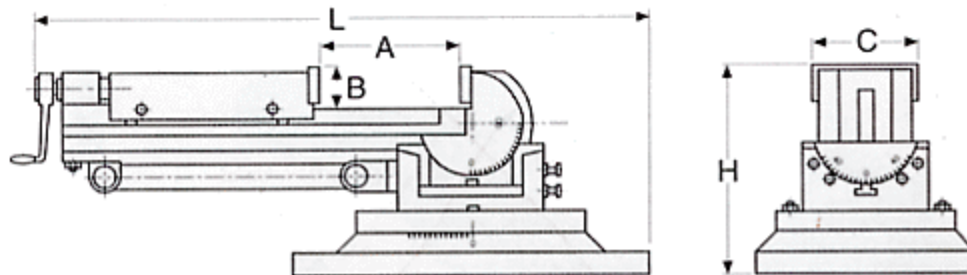

MODEL: AW

品名：Universal 3-Way Tilting Vise
型號：AW

產品說明：

FEATURES:

1. Angles can be set in three dimension
2. The 360° turn able base is graduated in degree.
3. The vise can be elevated through 90° from the horizontal to the vertical position, and it can also be tilted on its lower angle setting base up to 45° in both the left and right directions.
4. The vise can be securely locked in all of its three settings.

25.4mm=1

mm

MODLE	A	B	C	H	L	Verical Height	N.W.
AW-3	90	30	80	150	396	386	17kg
AW-4	105	38	106	172	460	470	33kg
AW-5	140	40	132	205	625	590	45kg