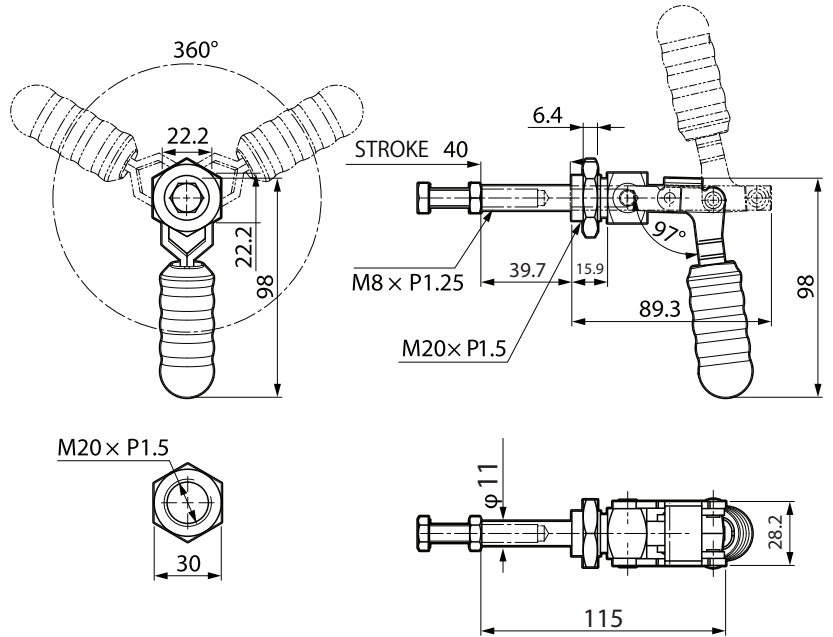

**GH-36202**

- ▶ WEIGHT (自重): 121g
- ▶ HOLDING CAPACITY (夾持力): 91kg
- ▶ SPINDLE SUPPLIED (壓頭螺絲型號): M6 × 40
- ▶ HANDLE OPENS (手柄開啟角度): 180°
- ▶ PLUNGER STROKE (行程): 20.3mm

**GH-36204**

- ▶ WEIGHT (自重): 265g
- ▶ HOLDING CAPACITY (夾持力): 136kg
- ▶ SPINDLE SUPPLIED (壓頭螺絲型號): M6 × 40
- ▶ HANDLE OPENS (手柄開啟角度): 180°
- ▶ PLUNGER STROKE (行程): 40mm

**GH-36006**

- ▶ WEIGHT (自重): 58g
- ▶ HOLDING CAPACITY (夾持力): 50kg
- ▶ SPINDLE SUPPLIED (壓頭螺絲型號): M4 × 15
- ▶ HANDLE OPENS (手柄開啟角度): 93°
- ▶ PLUNGER STROKE (行程): 13.6mm