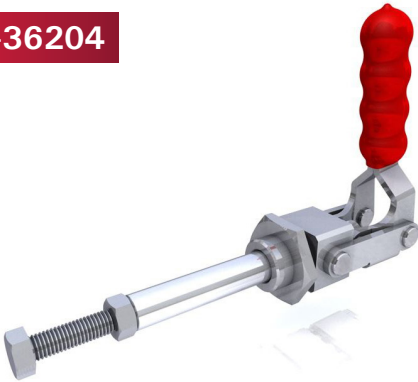

**GH-36202**

- ▶ WEIGHT (自重): 121g
- ▶ HOLDING CAPACITY (夾持力): 91kg
- ▶ SPINDLE SUPPLIED (壓頭螺絲型號): M6 × 40
- ▶ HANDLE OPENS (手柄開啟角度): 180°
- ▶ PLUNGER STROKE (行程): 20.3mm

**GH-36204**

- ▶ WEIGHT (自重): 265g
- ▶ HOLDING CAPACITY (夾持力): 136kg
- ▶ SPINDLE SUPPLIED (壓頭螺絲型號): M6 × 40
- ▶ HANDLE OPENS (手柄開啟角度): 180°
- ▶ PLUNGER STROKE (行程): 40mm

**GH-36006**

- ▶ WEIGHT (自重): 58g
- ▶ HOLDING CAPACITY (夾持力): 50kg
- ▶ SPINDLE SUPPLIED (壓頭螺絲型號): M4 × 15
- ▶ HANDLE OPENS (手柄開啟角度): 93°
- ▶ PLUNGER STROKE (行程): 13.6mm