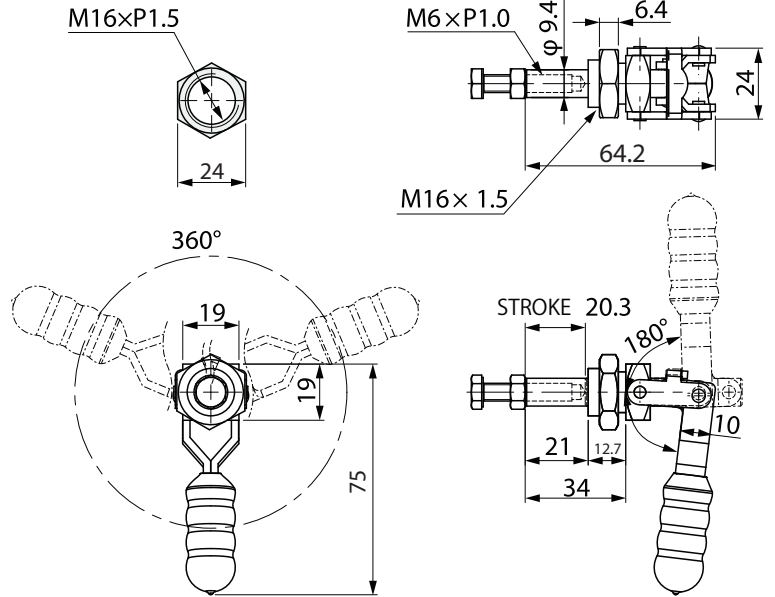

**GH-36202**

- ▶ WEIGHT (自重): 121g
- ▶ HOLDING CAPACITY (夾持力): 91kg
- ▶ SPINDLE SUPPLIED (壓頭螺絲型號): M6 × 40
- ▶ HANDLE OPENS (手柄開啟角度): 180°
- ▶ PLUNGER STROKE (行程): 20.3mm

**GH-36204**

- ▶ WEIGHT (自重): 265g
- ▶ HOLDING CAPACITY (夾持力): 136kg
- ▶ SPINDLE SUPPLIED (壓頭螺絲型號): M6 × 40
- ▶ HANDLE OPENS (手柄開啟角度): 180°
- ▶ PLUNGER STROKE (行程): 40mm

**GH-36006**

- ▶ WEIGHT (自重): 58g
- ▶ HOLDING CAPACITY (夾持力): 50kg
- ▶ SPINDLE SUPPLIED (壓頭螺絲型號): M4 × 15
- ▶ HANDLE OPENS (手柄開啟角度): 93°
- ▶ PLUNGER STROKE (行程): 13.6mm