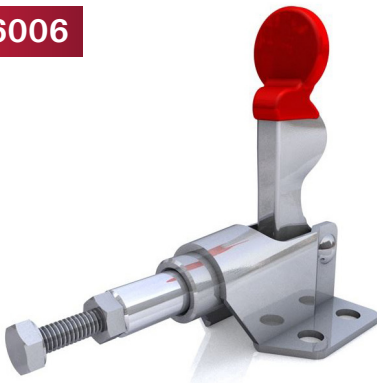

**GH-36202**

- ▶ WEIGHT (自重): 121g
- ▶ HOLDING CAPACITY (夾持力): 91kg
- ▶ SPINDLE SUPPLIED (壓頭螺絲型號): M6 × 40
- ▶ HANDLE OPENS (手柄開啟角度): 180°
- ▶ PLUNGER STROKE (行程): 20.3mm

**GH-36204**

- ▶ WEIGHT (自重): 265g
- ▶ HOLDING CAPACITY (夾持力): 136kg
- ▶ SPINDLE SUPPLIED (壓頭螺絲型號): M6 × 40
- ▶ HANDLE OPENS (手柄開啟角度): 180°
- ▶ PLUNGER STROKE (行程): 40mm

**GH-36006**

- ▶ WEIGHT (自重): 58g
- ▶ HOLDING CAPACITY (夾持力): 50kg
- ▶ SPINDLE SUPPLIED (壓頭螺絲型號): M4 × 15
- ▶ HANDLE OPENS (手柄開啟角度): 93°
- ▶ PLUNGER STROKE (行程): 13.6mm