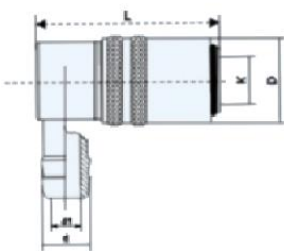

ITEM NUMBER	FITS HOSE I.D. OR PIPE THREAD	HOSE STEM I.D. OR THRU HOLE	USED WITH STD MALE, FEMALE OR EXTENSION PLUGS	ITEM NUMBER
JS-204	1/4	3/16	JP-(F/B) 250 TO 253	JS-204-V
JS-205	5/16	1/4	JP-(F/B) 250 TO 253	JS-205-V
JS-206	3/8	1/4	JP-(F/B) 250 TO 253	JS-206-V
JS-306	3/8	1/4	JP-(F/B) 351 TO 354	JS-306-V
JS-308	1/2	3/8	JP-(F/B) 351 TO 354	JS-308-V
JS-504	1/2	3/8	JP-(F) 553 TO 556	JS-504-V
JS-506	3/4	5/8	JP-(F) 553 TO 556	JS-506-V

ITEM NUMBER	FITS HOSE I.D. OR PIPE THREAD	HOSE STEM I.D. OR THRU HOLE	USED WITH SV-MALE, STD MALE, FEMALE OR EXTENSION PLUGS
JS-204-SV	1/4	3/16	JP-(F/B) 250 TO 253 (SV)
JS-205-SV	5/16	1/4	JP-(F/B) 250 TO 253 (SV)
JS-206-SV	3/8	1/4	JP-(F/B) 250 TO 253 (SV)
JS-306-SV	3/8	1/4	JP-(F/B) 351 TO 354 (SV)
JS-308-SV	1/2	3/8	JP-(F/B) 351 TO 354 (SV)

ITEM NUMBER	FITS HOSE I.D. OR PIPE THREAD	HOSE STEM I.D. OR THRU HOLE	USED WITH STD MALE, FEMALE OR EXTENSION PLUGS	ITEM NUMBER
JS-214	1/4	3/16	JP-(F/B) 250 TO 253	JS-214-V
JS-215	5/16	1/4	JP-(F/B) 250 TO 253	JS-215-V
JS-216	3/8	1/4	JP-(F/B) 250 TO 253	JS-216-V
JS-316	3/8	1/4	JP-(F/B) 351 TO 354	JS-316-V
JS-318	1/2	3/8	JP-(F/B) 351 TO 354	JS-318-V
JS-514	1/2	3/8	JP-(F) 553 TO 556	JS-514-V
JS-516	3/4	9/16	JP-(F) 553 TO 556	JS-516-V

ITEM NUMBER	FITS HOSE I.D. OR PIPE THREAD	HOSE STEM I.D. OR THRU HOLE	USED WITH SV-MALE, STD MALE, FEMALE OR EXTENSION PLUGS
JS-214-SV	1/4	3/16	JP-(F/B) 250 TO 253 (SV)
JS-215-SV	5/16	1/4	JP-(F/B) 250 TO 253 (SV)
JS-216-SV	3/8	1/4	JP-(F/B) 250 TO 253 (SV)
JS-316-SV	3/8	1/4	JP-(F/B) 351 TO 354 (SV)
JS-318-SV	1/2	3/8	JP-(F/B) 351 TO 354 (SV)