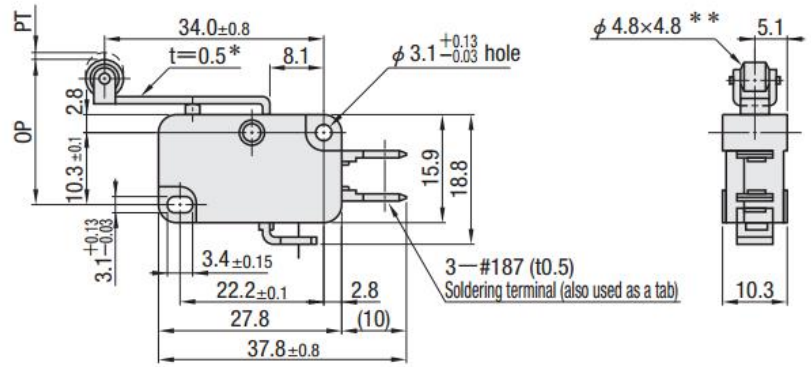

V-156-1A5-T (Microswitch: Hinged roller lever)

V-15-1A5-T (Microswitch: Push button)

D2RV

Z-15G-B