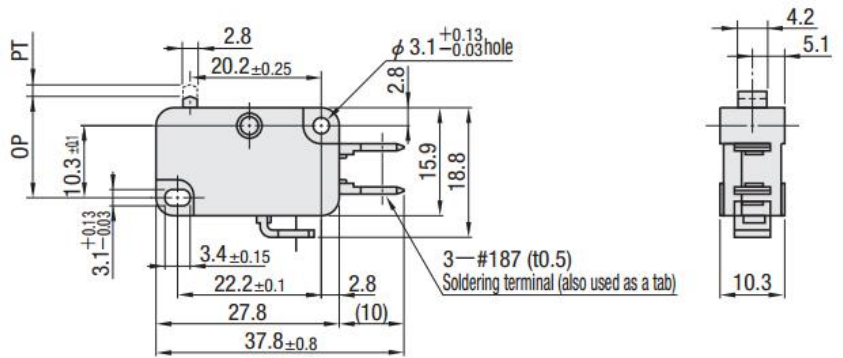

V-156-1A5-T (Microswitch: Hinged roller lever)

V-15-1A5-T (Microswitch: Push button)

D2RV

Z-15G-B