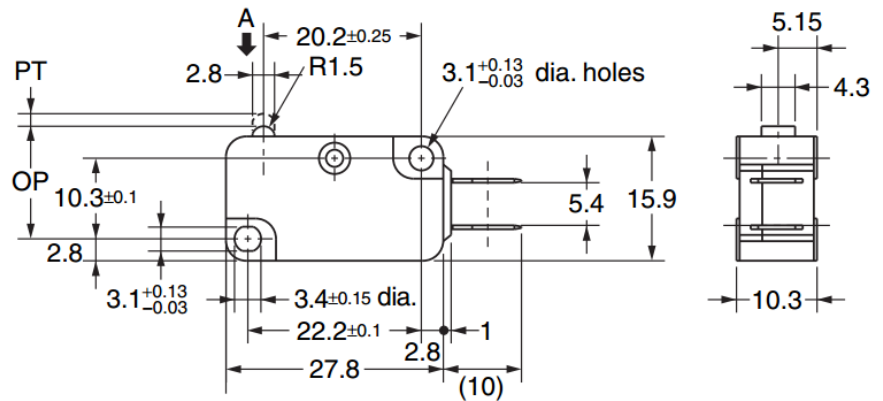

V-156-1A5-T (Microswitch: Hinged roller lever)

V-15-1A5-T (Microswitch: Push button)

D2RV

Z-15G-B