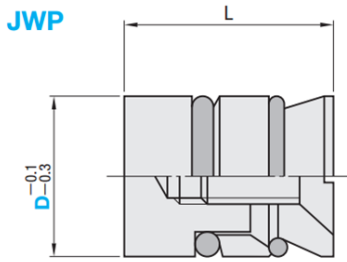

Cooling Circuit Plug
止水栓

L	Part Number	
	Type	D
10	JWP	6
		8
		8.5
		10
		11.5
12		12
		14

Part Number

JWP8

Tapered Screw Plugs
錐形沉頭螺塞

Thread part : JIS B 0203
Tapered thread R (PT) for tubing

D	a	No. of threads	Pitch	L	B	R(PT)	Part Number	
							Type	No.
7.723	0.45	28	0.91	6	4	1/16	MSWT (SCM435)	J
9.728	0.45	28	0.91	7	5	1/8		1
13.157	0.7	19	1.34	8.9	6	1/4		2
16.662				10	8	3/8	3	
20.955	0.9	14	1.81	12	10	1/2	MSWT-C (Brass)	4
26.441				14	14	3/4		6
33.249				11	2.31	16.5		17

Part Number

MSWT6
MSWT-CJ

Quick Fitting
氣動接頭

Type No.

PC6-01

Type No.	型號
PC6-01	PC10-01
PC6-02	PC10-02
PC6-03	PC10-03
PC6-04	PC10-04
PC8-01	PC12-01
PC8-02	PC12-02
PC8-03	PC12-03
PC8-04	PC12-04