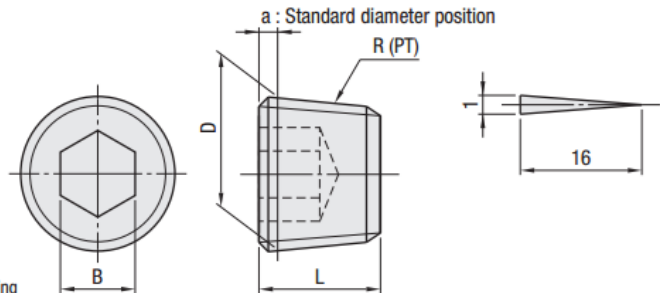

Cooling Circuit Plug
止水栓

L	Part Number	
	Type	D
10	JWP	6
		8
		8.5
		10
		11.5
12		12
		14

Part Number

JWP8

Tapered Screw Plugs
錐形沉頭螺塞

Thread part : JIS B 0203
Tapered thread R (PT) for tubing

D	a	No. of threads	Pitch	L	B	R(PT)	Part Number	
							Type	No.
7.723	0.45	28	0.91	6	4	1/16	MSWT (SCM435)	J
9.728	0.45	28	0.91	7	5	1/8		1
13.157	0.7	19	1.34	8.9	6	1/4		2
16.662				10	8	3/8	3	
20.955	0.9	14	1.81	12	10	1/2	MSWT-C (Brass)	4
26.441				14	14	3/4		6
33.249				11	2.31	16.5		17

Part Number

MSWT6
MSWT-CJ

Quick Fitting
氣動接頭

Type No.

PC6-01

Type No.	型號
PC6-01	PC10-01
PC6-02	PC10-02
PC6-03	PC10-03
PC6-04	PC10-04
PC8-01	PC12-01
PC8-02	PC12-02
PC8-03	PC12-03
PC8-04	PC12-04