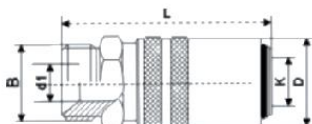

ITEM NUMBER	FITS HOSE I.D. OR PIPE THREAD	HOSE STEM I.D. OR THRU HOLE	USED WITH STD MALE, FEMALE OR EXTENSION PLUGS	ITEM NUMBER
JS-224	1/4	3/16	JP-(F/B) 250 TO 253	JS-224-V
JS-225	5/16	1/4	JP-(F/B) 250 TO 253	JS-225-V
JS-226	3/8	1/4	JP-(F/B) 250 TO 253	JS-226-V
JS-326	3/8	1/4	JP-(F/B) 351 TO 354	JS-326-V
JS-328	1/2	3/8	JP-(F/B) 351 TO 354	JS-328-V
JS-524	1/2	3/8	JP-(F) 553 TO 556	JS-524-V
JS-526	3/4	9/16	JP-(F) 553 TO 556	JS-526-V

ITEM NUMBER	FITS HOSE I.D. OR PIPE THREAD	HOSE STEM I.D. OR THRU HOLE	USED WITH SV-MALE, STD MALE, FEMALE OR EXTENSION PLUGS
JS-224-SV	1/4	3/16	JP-(F/B) 250 TO 253 (SV)
JS-225-SV	5/16	1/4	JP-(F/B) 250 TO 253 (SV)
JS-226-SV	3/8	1/4	JP-(F/B) 250 TO 253 (SV)
JS-326-SV	3/8	1/4	JP-(F/B) 351 TO 354 (SV)
JS-328-SV	1/2	3/8	JP-(F/B) 351 TO 354 (SV)

ITEM NUMBER	FITS HOSE I.D. OR PIPE THREAD	HOSE STEM I.D. OR THRU HOLE	USED WITH STD MALE, FEMALE OR EXTENSION PLUGS	ITEM NUMBER
JS-200	1/8 NPT	1/4	JP-(F/B) 250 TO 253	JS-200-V
JS-300	1/4 NPT	3/8	JP-(F/B) 351 TO 354	JS-300-V
JS-500	1/2 NPT	5/8	JP-(F) 553 TO 556	JS-500-V

ITEM NUMBER	FITS HOSE I.D. OR PIPE THREAD	HOSE STEM I.D. OR THRU HOLE	USED WITH SV-MALE, STD MALE, FEMALE OR EXTENSION PLUGS
JS-200-SV	1/8 NPT	1/4	JP-(F/B) 250 TO 253 (SV)
JS-300-SV	1/4 NPT	3/8	JP-(F/B) 351 TO 354 (SV)