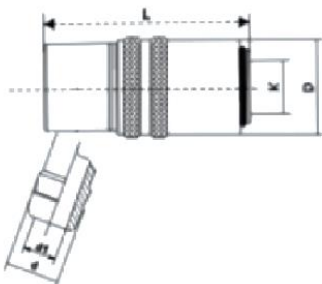

ITEM NUMBER	FITS HOSE I.D. OR PIPE THREAD	HOSE STEM I.D. OR THRU HOLE	USED WITH STD MALE, FEMALE OR EXTENSION PLUGS	ITEM NUMBER
JS-224	1/4	3/16	JP-(F/B) 250 TO 253	JS-224-V
JS-225	5/16	1/4	JP-(F/B) 250 TO 253	JS-225-V
JS-226	3/8	1/4	JP-(F/B) 250 TO 253	JS-226-V
JS-326	3/8	1/4	JP-(F/B) 351 TO 354	JS-326-V
JS-328	1/2	3/8	JP-(F/B) 351 TO 354	JS-328-V
JS-524	1/2	3/8	JP-(F) 553 TO 556	JS-524-V
JS-526	3/4	9/16	JP-(F) 553 TO 556	JS-526-V

ITEM NUMBER	FITS HOSE I.D. OR PIPE THREAD	HOSE STEM I.D. OR THRU HOLE	USED WITH SV-MALE, STD MALE, FEMALE OR EXTENSION PLUGS
JS-224-SV	1/4	3/16	JP-(F/B) 250 TO 253 (SV)
JS-225-SV	5/16	1/4	JP-(F/B) 250 TO 253 (SV)
JS-226-SV	3/8	1/4	JP-(F/B) 250 TO 253 (SV)
JS-326-SV	3/8	1/4	JP-(F/B) 351 TO 354 (SV)
JS-328-SV	1/2	3/8	JP-(F/B) 351 TO 354 (SV)

ITEM NUMBER	FITS HOSE I.D. OR PIPE THREAD	HOSE STEM I.D. OR THRU HOLE	USED WITH STD MALE, FEMALE OR EXTENSION PLUGS	ITEM NUMBER
JS-200	1/8 NPT	1/4	JP-(F/B) 250 TO 253	JS-200-V
JS-300	1/4 NPT	3/8	JP-(F/B) 351 TO 354	JS-300-V
JS-500	1/2 NPT	5/8	JP-(F) 553 TO 556	JS-500-V

ITEM NUMBER	FITS HOSE I.D. OR PIPE THREAD	HOSE STEM I.D. OR THRU HOLE	USED WITH SV-MALE, STD MALE, FEMALE OR EXTENSION PLUGS
JS-200-SV	1/8 NPT	1/4	JP-(F/B) 250 TO 253 (SV)
JS-300-SV	1/4 NPT	3/8	JP-(F/B) 351 TO 354 (SV)