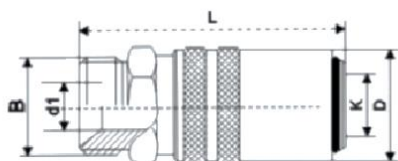

ITEM NUMBER	FITS HOSE I.D. OR PIPE THREAD	HOSE STEM I.D. OR THRU HOLE	USED WITH STD MALE, FEMALE OR EXTENSION PLUGS	ITEM NUMBER
JS-201-M	1/8 NPT	1/4	JP-(F/B) 250 TO 253	JS-201-MV
JS-302-M	1/4 NPT	3/8	JP-(F/B) 351 TO 354	JS-302-MV
JS-504-M	1/2 NPT	9/16	JP-(F) 553 TO 556	JS-504-MV